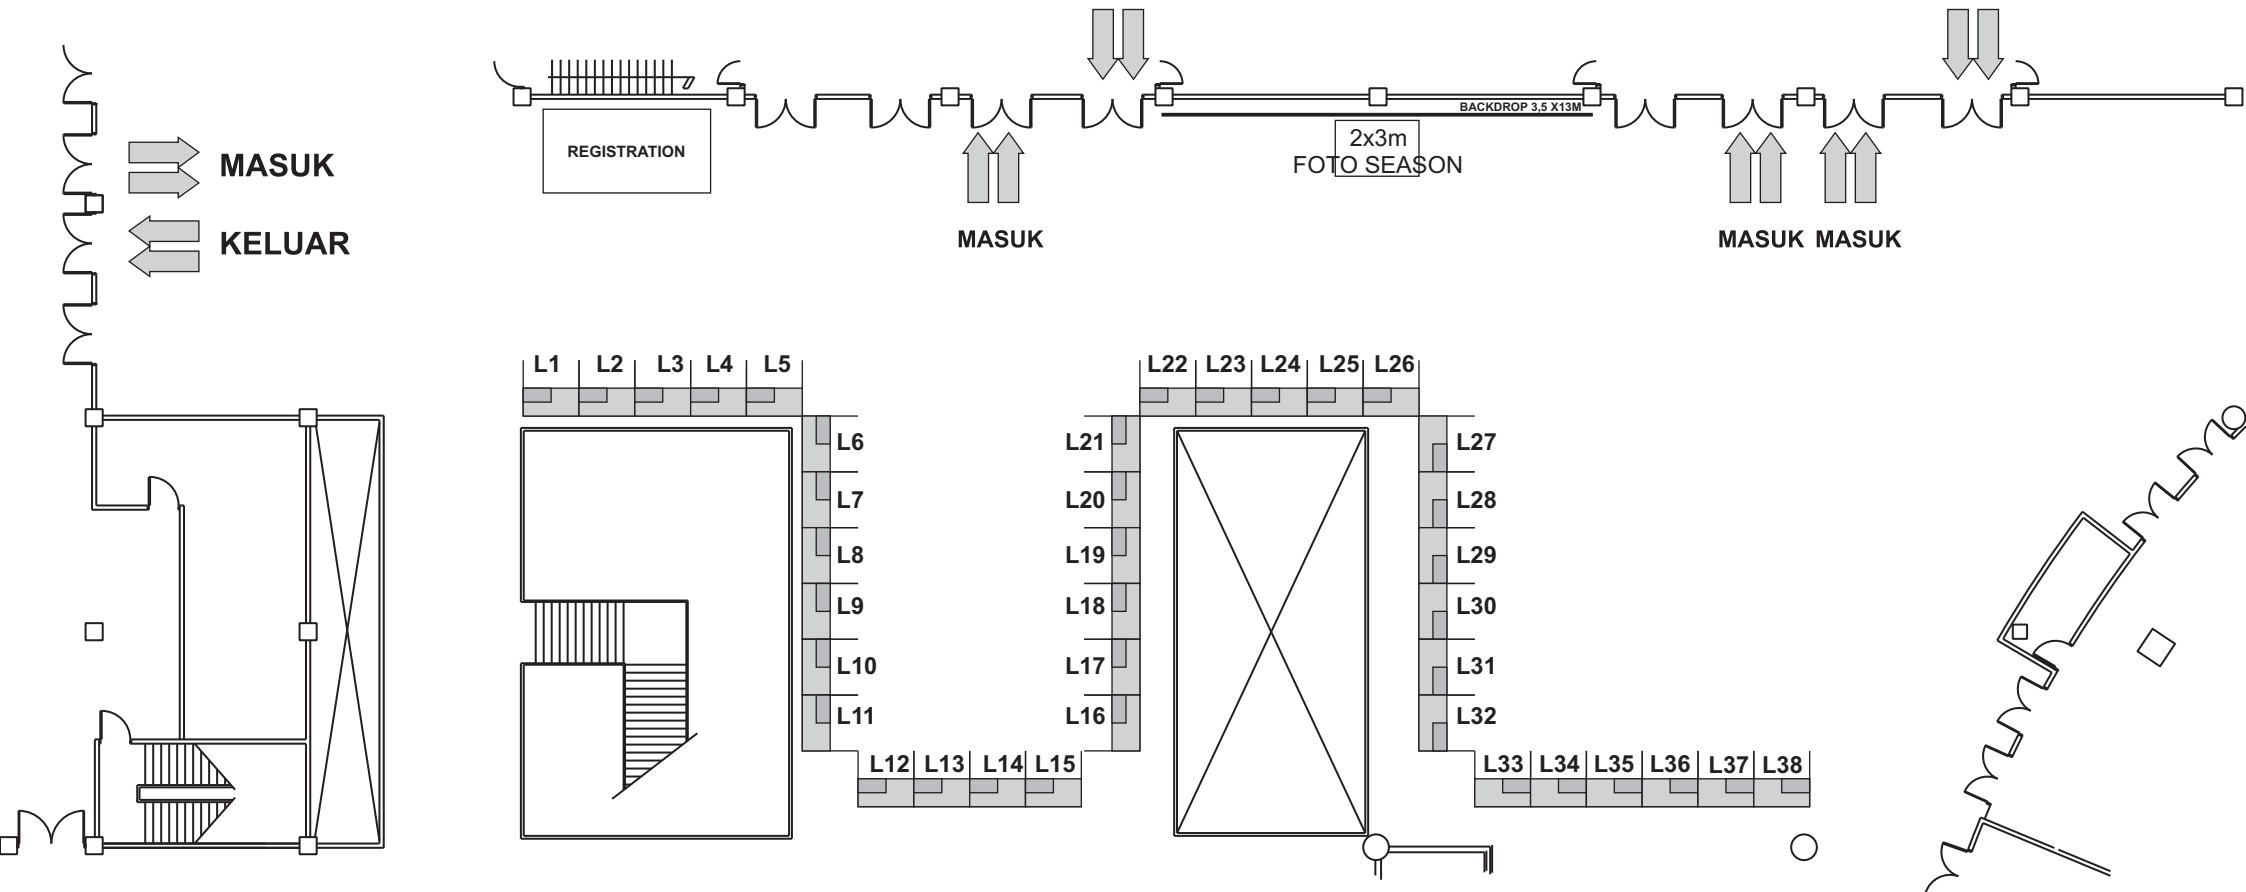

DALAM

BACKDROP 3,5 X13M

ASOSIASI PERTEXTILAN INDONESIA
BADAN PENGURUS NASIONAL

INTEX SHOW 2017

INTEGRATED TEXTILE INDUSTRIES TRADE SHOW
& HOME TEXTILE AND FURNISHING

LAYOUT

JAKARTA CONVENTION CENTER
Cendrawasih Hall, 17-19 May 2017

LOBBY

ASOSIASI PERTEXTILAN INDONESIA
BADAN PENGURUS NASIONAL

LAYOUT

JAKARTA CONVENTION CENTER
Cendrawasih Hall, 17-19 May 2017

INTEX SHOW 2017

INTEGRATED TEXTILE INDUSTRIES TRADE SHOW
& HOME TEXTILE AND FURNISHING