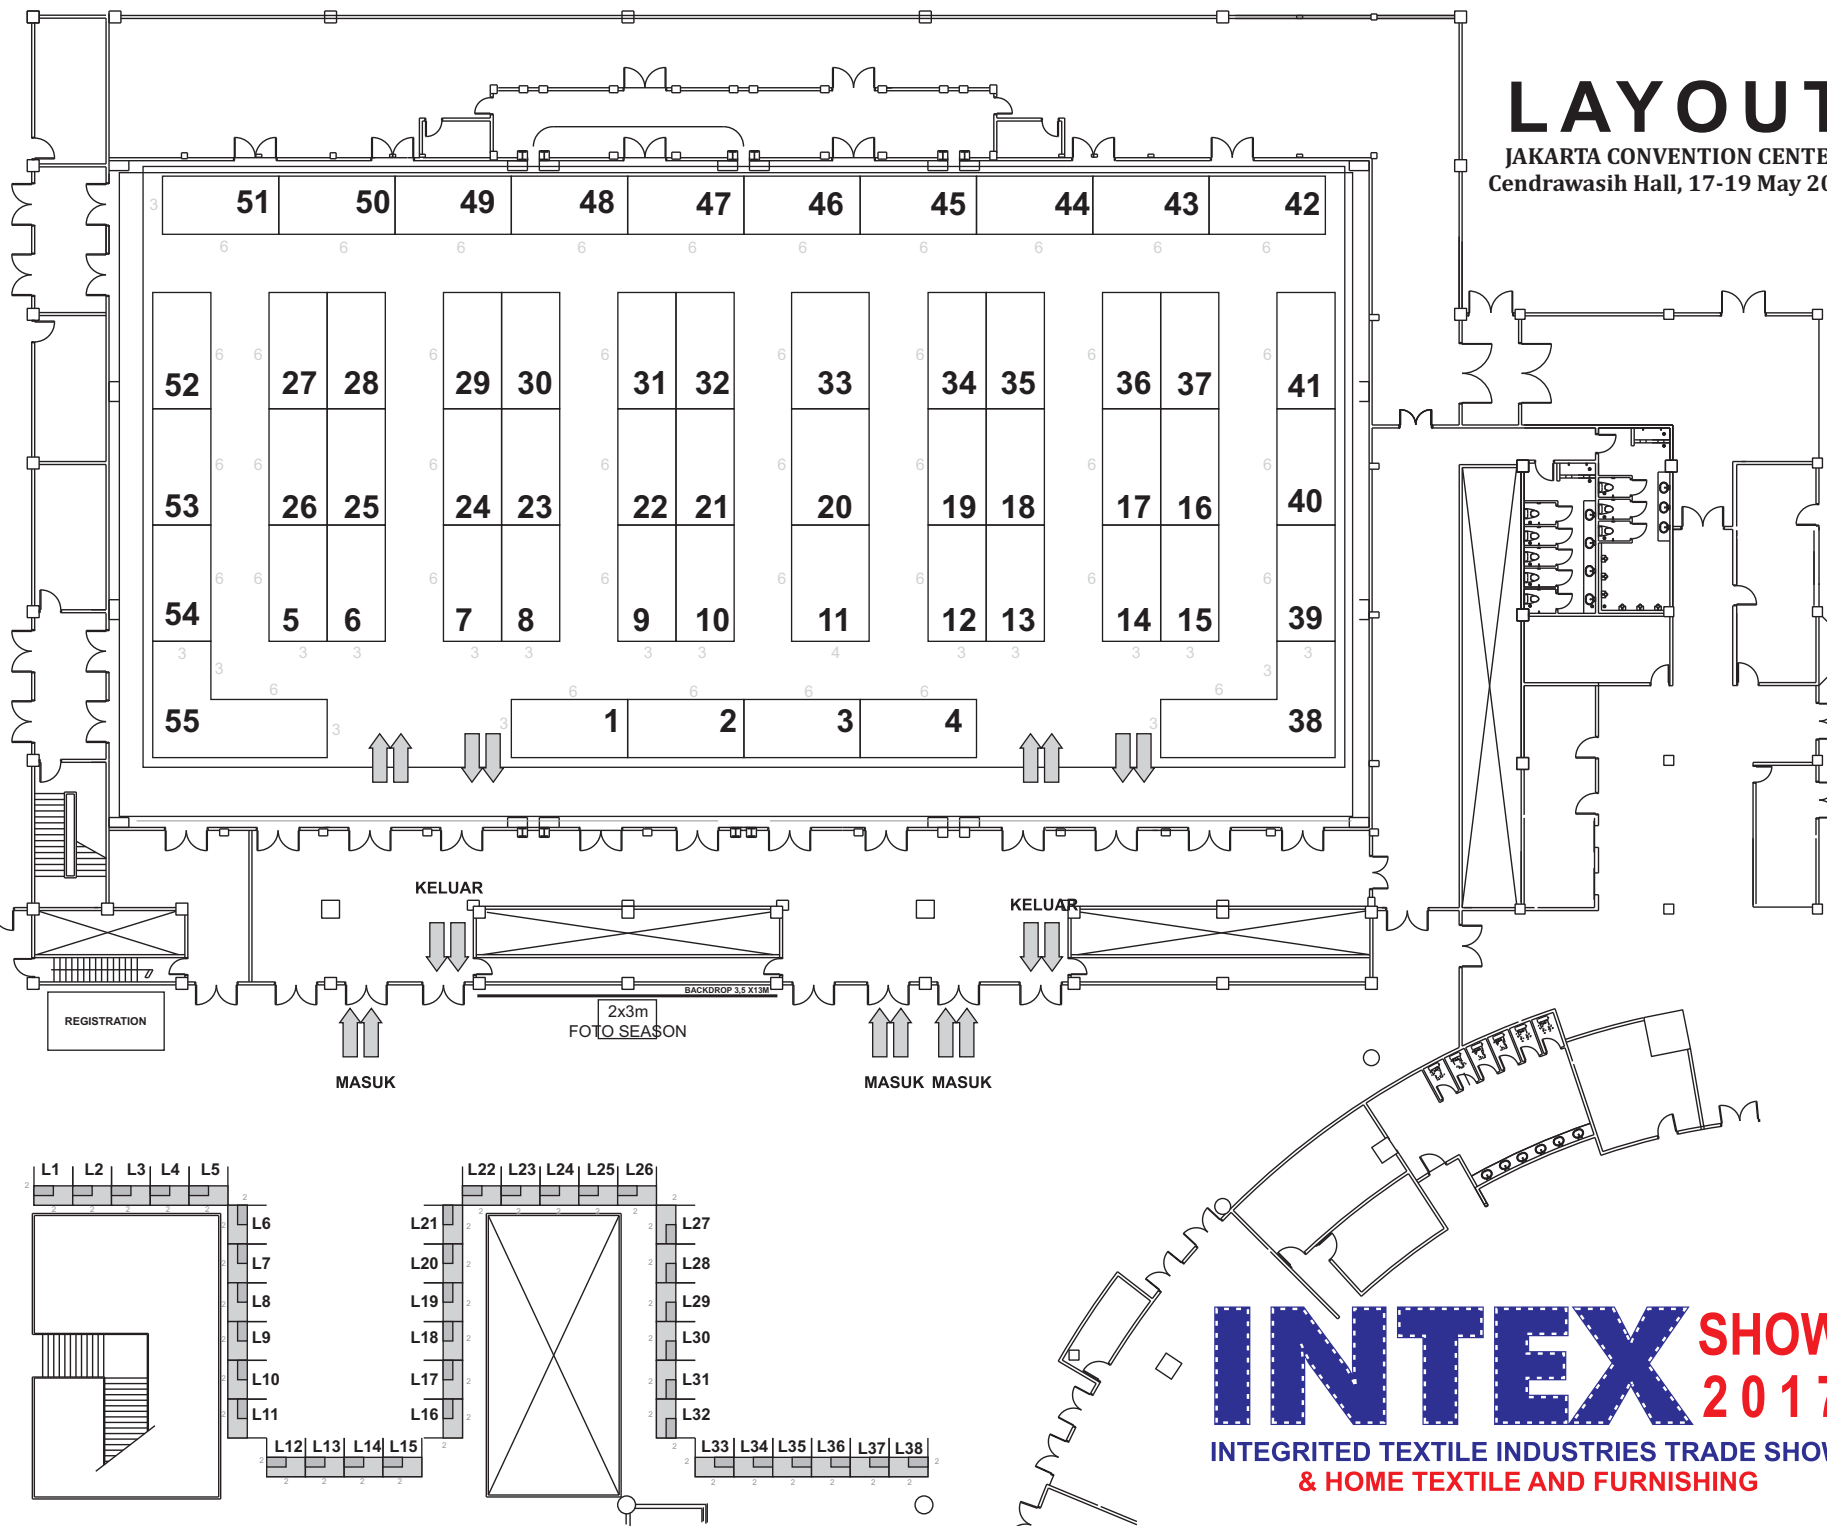

ASOSIASI PERTEXTILAN INDONESIA
BADAN PENGURUS NASIONAL

INTEX SHOW 2017

INTEGRATED TEXTILE INDUSTRIES TRADE SHOW
& HOME TEXTILE AND FURNISHING

LAYOUT

JAKARTA CONVENTION CENTER
Cendrawasih Hall, 17-19 May 2017

DALAM

BACKDROP 3,5 X13M

ASOSIASI PERTEXTILAN INDONESIA
BADAN PENGURUS NASIONAL

INTEX SHOW 2017

INTEGRATED TEXTILE INDUSTRIES TRADE SHOW
& HOME TEXTILE AND FURNISHING

LAYOUT

JAKARTA CONVENTION CENTER
Cendrawasih Hall, 17-19 May 2017

LOBBY

ASOSIASI PERTEXTILAN INDONESIA
BADAN PENGURUS NASIONAL

LAYOUT

JAKARTA CONVENTION CENTER
Cendrawasih Hall, 17-19 May 2017

INTEX SHOW 2017

INTEGRATED TEXTILE INDUSTRIES TRADE SHOW
& HOME TEXTILE AND FURNISHING