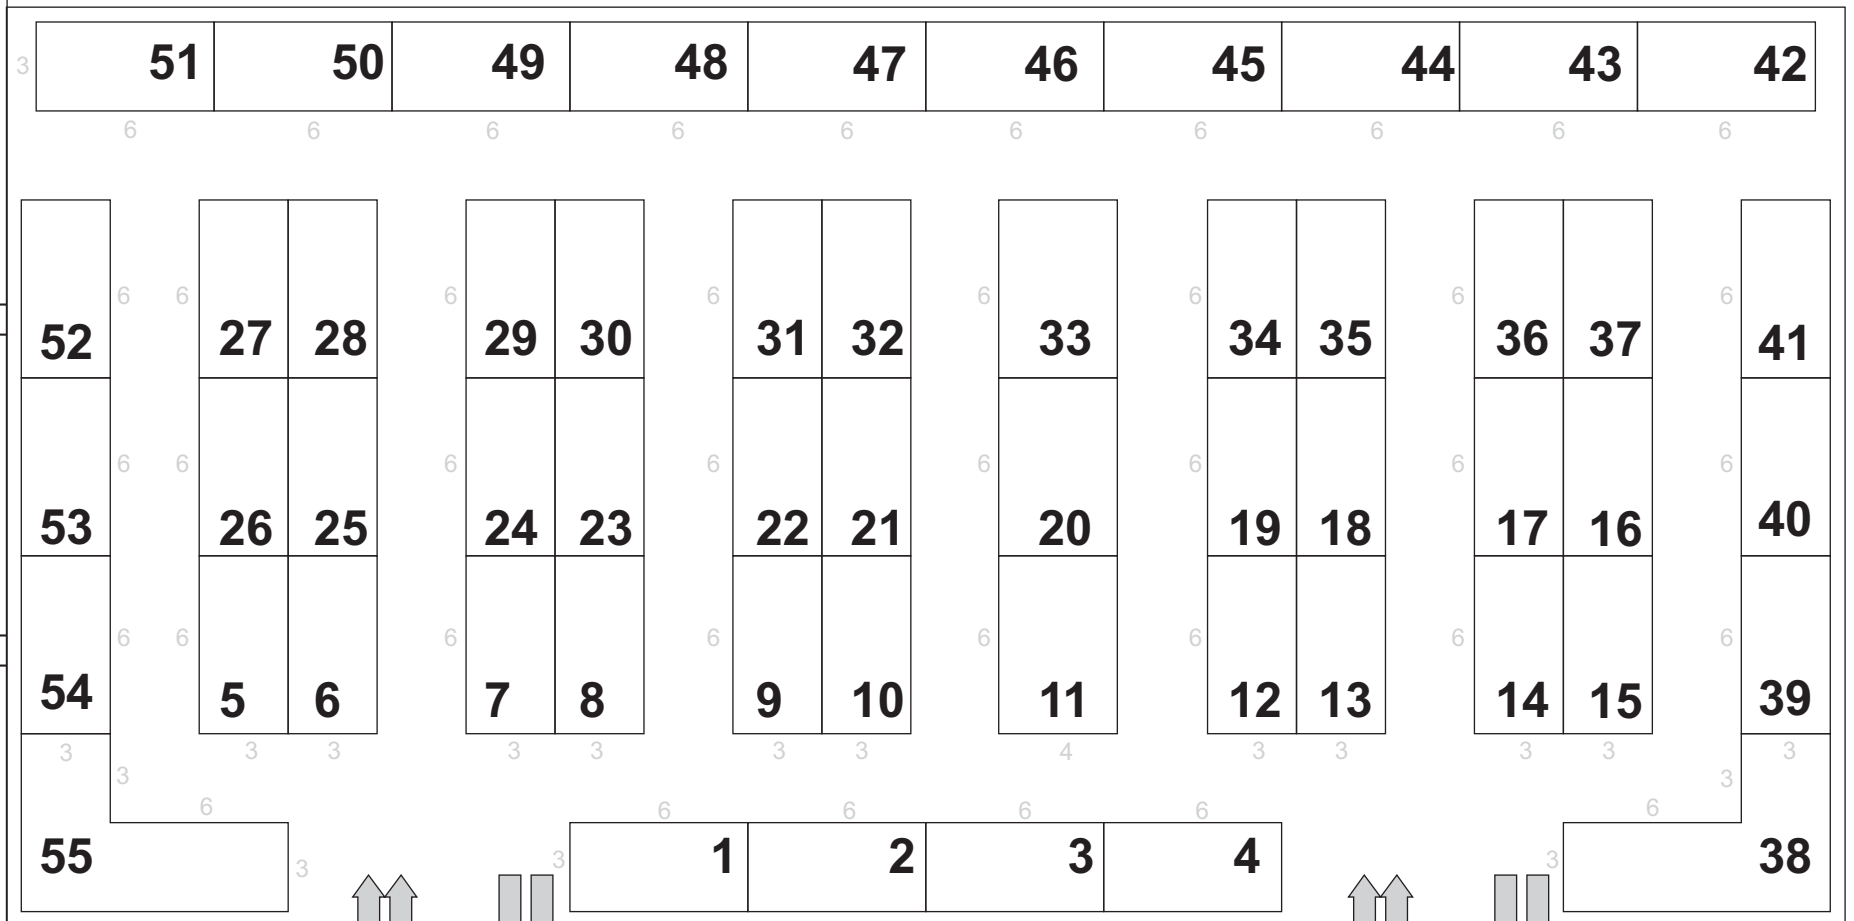

DALAM

BACKDROP 3,5 X13M

ASOSIASI PERTEXTILAN INDONESIA
BADAN PENGURUS NASIONAL

INTEX SHOW 2017

INTEGRATED TEXTILE INDUSTRIES TRADE SHOW
& HOME TEXTILE AND FURNISHING

LAYOUT

JAKARTA CONVENTION CENTER
Cendrawasih Hall, 17-19 May 2017

LOBBY

ASOSIASI PERTEXTILAN INDONESIA
BADAN PENGURUS NASIONAL

LAYOUT

JAKARTA CONVENTION CENTER
Cendrawasih Hall, 17-19 May 2017

INTEX SHOW 2017

INTEGRATED TEXTILE INDUSTRIES TRADE SHOW
& HOME TEXTILE AND FURNISHING